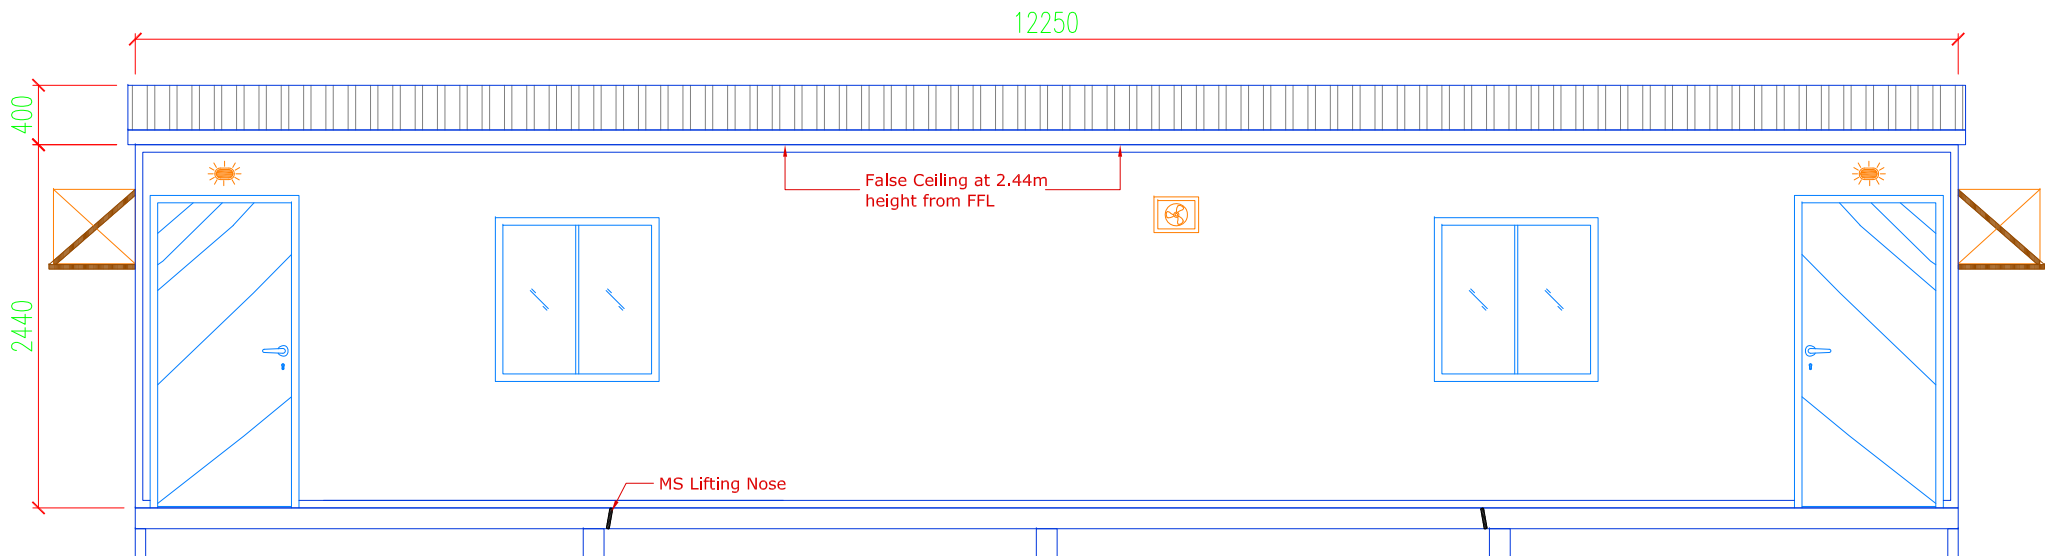

Drawing No:

PA134-01

Size: A4

Drawing Name:

Floor + Electrical Plan

Original Scale: n.t.s.

Revision:

Designed: mhz.

40' x 12'
2 Room+Toilet, Shower & Pantry Cabin

Drawing Name:

Elevations

Date:

17-07-11

Size:

A4

Original Scale: