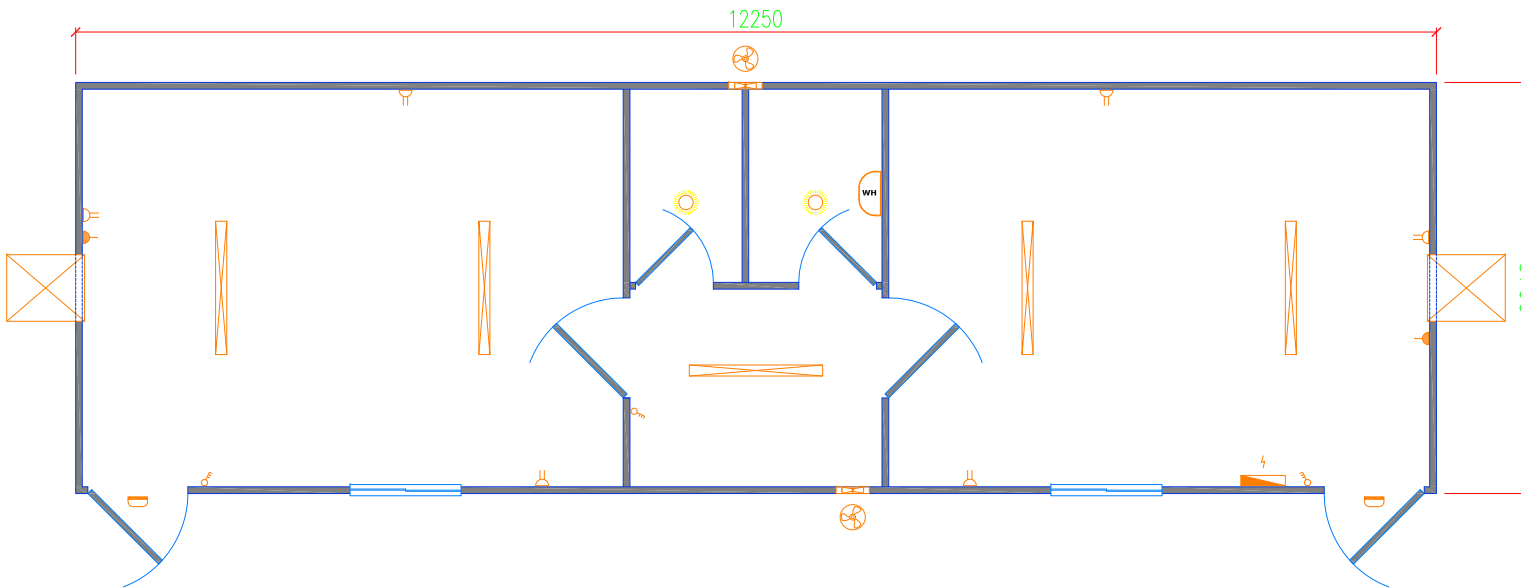

Electrical Plan.....

LEGEND	
	Single, Double, Triple Gang Switches
	13A Double Switched Socket
	15A Single Switched Socket
	32A Weatherproof AC Isolator
	Bulkhead Light IP54
	2x36W Double Fluorescent Light Fixture
	26W Energy saving Down Light, Mirror Finishing
	Distribution Panel
	15cm Exhaust Fan with auto shut-off louvers
	Window Air-Conditioner Unit
	Water Heater 50 Ltrs.

CONTRACTOR:

MODEST COMPANY

P.O. BOX : 5741
DUBAI, U.A.E
JEBEL ALI Free Zone

TEL: 04-8814786
FAX: 04-8812786

CLIENT:

Project Title:

40' x 12'
2 Room+Toilet, Shower & Pantry Cabin

Date: 17-07-11

Drawing No:

PA134-01

Size: A4

Drawing Name:

Floor + Electrical Plan

Original Scale: n.t.s.

Revision:

Designed: mhz.