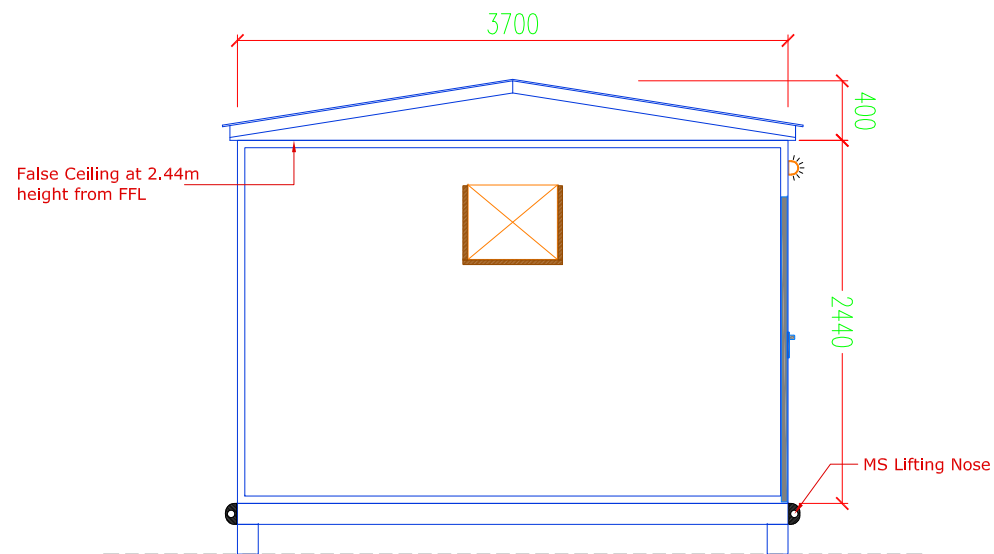

Drawing No:

PA134-01

Size: A4

Drawing Name:

Floor + Electrical Plan

Original Scale: n.t.s.

Revision:

Designed: mhz.

Front Elevation

Side Elevation

SUPPLIER :

MODEST COMPANY

P.O.BOX : 5741
DUBAI, U.A.E
JEBEL ALI Free Zone

TEL: 04-8814786
FAX: 04-8812786

CLIENT :

Project Title:

40' x 12'
2 Room+Toilet, Shower & Pantry Cabin

Drawing Name:

Elevations

Date:

17-07-11

Size:

A4

Original Scale: